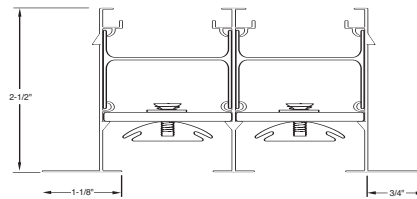

Concealed mounting with hemmed plenum
LTSC Frame