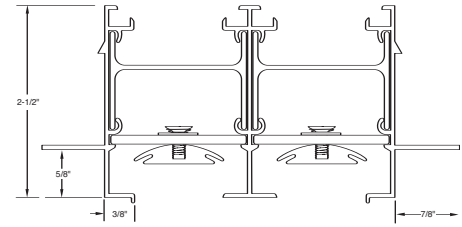

Concealed mounting in hard surfaces
MCS Frame