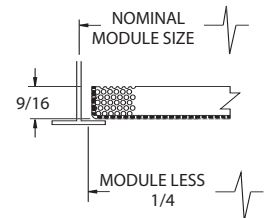

### PERFORATED FACE LAY-IN T-BAR SCREENS

**48" x 24"**

**24" x 24"**

**PTL 24" x 12"**

- Steel perforated, non-ducted.
- White baked enamel finish.

**PTL-LT, PERFORATED FACE, 24 x 24 LAY-IN PANEL, NON-DUCTED**