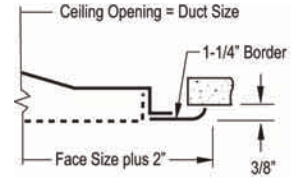

PERFORATED SURFACE MOUNT

PERFORATED FACE SURFACE MOUNT SUPPLY AND RETURN

V-PERF-S SUPPLY

- Flat frame construction with screw holes.
- Square neck with removable perforated face.
- Basic curved blade perforated diffuser.
- Diffuser stocked as 4 way blow pattern standard.
- White baked enamel finish.

CEILING OPENING IS DUCT SIZE

V-PERF-R RETURN

- Flat frame construction with screw holes.
- Square neck with removable perforated face.
- White baked enamel finish.

CEILING OPENING IS DUCT SIZE

V-PERF-S, PERFORATED FACE, CURVED BLADE SUPPLY, SURFACE MOUNT

Catalog#	Size	List$
W-10886	6"x6"	$79.00
W-10887	8"x8"	$79.00
W-10888	10"x10"	$93.00
W-10889	12"x12"	$105.00
W-10890	14"x14"	$134.00
W-10891	16"x16"	$144.00
W-10892	18"x18"	$155.00
W-10893	20"x20"	$176.00
W-10894	22"x22"	$198.00
W-10895	24"x24"	$219.00

V-PERF-R, PERFORATED FACE, RETURN, SURFACE MOUNT

Catalog#	Size	List$
W-10301	6"x6"	$32.00
W-10302	8"x8"	$36.00
W-10303	10"x10"	$43.00
W-10304	12"x12"	$47.00
W-10305	14"x14"	$55.00
W-10306	16"x16"	$64.00
W-10307	18"x18"	$75.00
W-10308	20"x20"	$79.00
W-10309	22"x22"	$86.00
W-10310	24"x24"	$105.00