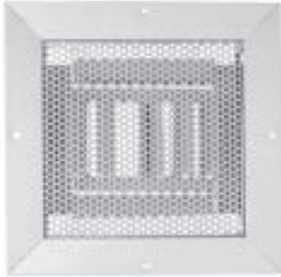

# PERFORATED SURFACE MOUNT

### V-PERF-S SUPPLY

- Flat frame construction with screw holes.
- Square neck with removable perforated face.
- Basic curved blade perforated diffuser.
- Diffuser stocked as 4 way blow pattern standard.
- White baked enamel finish.