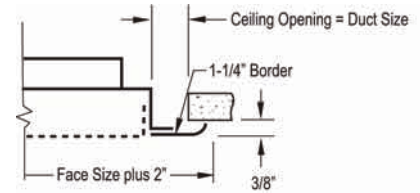

**CEILING OPENING IS DUCT SIZE**

### V-PERF-R RETURN

- Flat frame construction with screw holes.
- Square neck with removable perforated face.
- White baked enamel finish.

**CEILING OPENING IS DUCT SIZE**

#### V-PERF-S, PERFORATED FACE, CURVED BLADE SUPPLY, SURFACE MOUNT

Catalog#	Size	List\$
W-10886	6"x6"	\$79.00
W-10887	8"x8"	\$79.00
W-10888	10"x10"	\$93.00
W-10889	12"x12"	\$105.00
W-10890	14"x14"	\$134.00
W-10891	16"x16"	\$144.00
W-10892	18"x18"	\$155.00
W-10893	20"x20"	\$176.00
W-10894	22"x22"	\$198.00
W-10895	24"x24"	\$219.00

#### V-PERF-R, PERFORATED FACE, RETURN, SURFACE MOUNT

Catalog#	Size	List\$
W-10301	6"x6"	\$32.00
W-10302	8"x8"	\$36.00
W-10303	10"x10"	\$43.00
W-10304	12"x12"	\$47.00
W-10305	14"x14"	\$55.00
W-10306	16"x16"	\$64.00
W-10307	18"x18"	\$75.00
W-10308	20"x20"	\$79.00
W-10309	22"x22"	\$86.00
W-10310	24"x24"	\$105.00