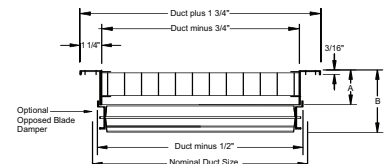

Side View / Damper Detail, SF Frame