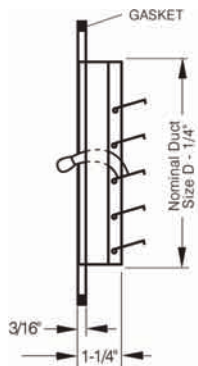

Catalog#	Size	List$
W-10746	6"x6"	$36.00
W-10747	8"x4"	$32.00
W-10748	8"x6"	$36.00
W-10749	8"x8"	$36.00
W-10750	10"x4"	$36.00
W-10751	10"x6"	$38.00
W-10752	10"x8"	$41.00
W-10753	10"x10"	$45.00
W-10754	12"x4"	$36.00
W-10755	12"x6"	$41.00
W-10756	12"x8"	$45.00
W-10757	12"x10"	$52.00
W-10758	12"x12"	$54.00
W-10759	14"x4"	$41.00
W-10760	14"x6"	$45.00
W-10761	14"x8"	$52.00
W-10762	14"x10"	$52.00
W-10763	14"x12"	$56.00
W-10764	14"x14"	$68.00
W-10765	16"x4"	$45.00
W-10766	16"x6"	$52.00
W-10767	16"x8"	$52.00
W-10768	16"x10"	$56.00
W-10769	16"x12"	$68.00
W-10770	16"x14"	$72.00

Catalog#	Size	List$
W-10771	16"x16"	$81.00
W-10772	18"x4"	$45.00
W-10773	18"x6"	$52.00
W-10774	18"x8"	$52.00
W-10775	18"x10"	$68.00
W-10776	18"x12"	$72.00
W-10777	18"x14"	$81.00
W-10778	18"x18"	$101.00
W-10779	20"x4"	$52.00
W-10780	20"x6"	$56.00
W-10781	20"x8"	$61.00
W-10782	20"x10"	$68.00
W-10783	20"x12"	$76.00
W-10784	20"x14"	$88.00
W-10786	24"x4"	$56.00
W-10787	24"x6"	$68.00
W-10788	24"x8"	$72.00
W-10789	24"x10"	$76.00
W-10790	24"x12"	$88.00
W-10791	24"x14"	$101.00
W-12376	24"x24"	$177.00
W-12631	30"x4"	$72.00
W-12632	30"x6"	$81.00
W-12633	30"x8"	$92.00
W-12634	30"x10"	$101.00
W-12635	30"x12"	$112.00
W-12337	30"x14"	$132.00