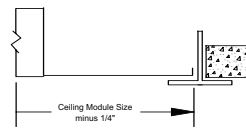

LT - Lay in T-Bar Detail