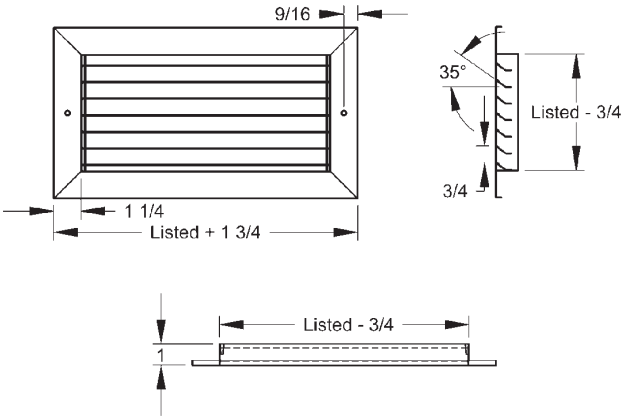

## STEEL BAR STYLE RETURN GRILLE - EXPOSED OR SIDEWALL SURFACE MOUNT

- Steel fixed horizontal blades on 3/4" centers.
- Steel 1-1/4" flat border frame with screw holes.
- Countersunk screw holes and mounting screws.
- Blades are fixed at 35 degree deflection.

**T70D**

**T70D-LT FIXED BAR STYLE RETURN GRILLE, LAY-IN**

Catalog#	Size	List\$
W-10114	6"x6"	\$63.00
W-10115	8"x8"	\$65.00
W-10116	10"x10"	\$68.00
W-10117	12"x12"	\$75.00
W-10118	14"x14"	\$81.00
W-10119	16"x16"	\$88.00
W-10120	18"x18"	\$99.00
W-10121	20"x20"	\$111.00

Catalog#	Size	List\$
W-10478	20"x18"	\$58.00
W-10479	20"x20"	\$65.00
W-12623	22"x10"	\$39.00
W-10480	22"x22"	\$80.00
W-10481	24"x4"	\$30.00
W-10482	24"x6"	\$36.00
W-10483	24"x8"	\$39.00
W-10484	24"x10"	\$41.00
W-10485	24"x12"	\$46.00
W-10486	24"x14"	\$53.00
W-10487	24"x16"	\$61.00
W-10488	24"x18"	\$63.00
W-10489	24"x20"	\$77.00
W-10490	24"x24"	\$92.00
W-10491	30"x4"	\$40.00
W-10492	30"x6"	\$44.00
W-10493	30"x8"	\$48.00
W-10494	30"x10"	\$54.00
W010495	30"x12"	\$58.00
W-10496	30"x14"	\$68.00
W-10497	30"x16"	\$78.00
W-10498	30"x18"	\$87.00
W-10499	30"x20"	\$95.00
W-10500	30"x24"	\$119.00
W-10501	30"x30"	\$153.00
W-10502	36"x6"	\$53.00
W-10503	36"x8"	\$60.00
W-10504	36"x10"	\$65.00
W-10505	36"x12"	\$74.00
W-10506	36"x14"	\$84.00
W-10507	36"x16"	\$94.00
W-10508	36"x18"	\$104.00
W-10509	36"x20"	\$113.00
W-10510	36"x24"	\$147.00
W-12624	36"x30"	\$198.00
W-12625	36"x36"	\$256.00
W-12626	46"x22"	\$161.00
W-12627	48"x12"	\$95.00
W-12628	48"x24"	\$197.00
W-12629	48"x36"	\$372.00
W-12630	48"x48"	\$472.00