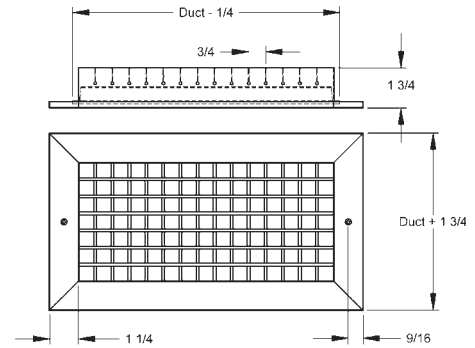

# DOUBLE DEFLECTION BAR TYPE SUPPLY REGISTERS

## STEEL SUPPLY REGISTER - EXPOSED OR SIDEWALL SURFACE MOUNT

**T64**

- Steel adjustable vertical face bars and horizontal back bars on 3/4" center.
- 1-1/4" flat border frame with screw holes.
- Countersunk screw holes and mounting screws included.
- Polyurethane foam gasket included on frame.
- Steel OBD damper included.
- White baked enamel finish.

### Damper Detail

**T64, DOUBLE DEFLECTION BAR TYPE SUPPLY REGISTER W/OBD**

Catalog#	Size	List\$
W-10686	6"x4"	\$41.00
W-10687	6"x6"	\$49.00
W-10688	8"x4"	\$43.00
W-10689	8"x6"	\$50.00
W-10690	8"x8"	\$55.00
W-10691	10"x4"	\$48.00
W-10692	10"x6"	\$53.00
W-10693	10"x8"	\$57.00
W-10694	10"x10"	\$68.00
W-10695	12"x4"	\$50.00
W-10696	12"x6"	\$57.00
W-10697	12"x8"	\$66.00
W-10698	12"x10"	\$73.00
W-10699	12"x12"	\$80.00
W-10700	14"x4"	\$55.00
W-10701	14"x6"	\$64.00
W-10702	14"x8"	\$67.00
W-10703	14"x10"	\$80.00
W-10704	14"x12"	\$86.00
W-10705	14"x14"	\$98.00
W-10706	16"x4"	\$60.00
W-10707	16"x6"	\$67.00
W-10708	16"x8"	\$74.00
W-10709	16"x10"	\$86.00
W-10710	16"x12"	\$93.00

Catalog#	Size	List\$
W-10711	16"x14"	\$106.00
W-10712	16"x16"	\$120.00
W-10713	18"x4"	\$67.00
W-10714	18"x6"	\$71.00
W-10715	18"x8"	\$78.00
W-10716	18"x10"	\$93.00
W-10717	18"x12"	\$99.00
W-10718	18"x14"	\$114.00
W-12607	18"x16"	\$131.00
W-10719	18"x18"	\$143.00
W-10720	20"x4"	\$70.00
W-10721	20"x6"	\$77.00
W-10722	20"x8"	\$82.00
W-10723	20"x10"	\$99.00
W-10724	20"x12"	\$104.00
W-10725	20"x14"	\$122.00
W-12608	20"x16"	\$138.00
W-12609	20"x20"	\$174.00
W-10726	24"x4"	\$81.00
W-10727	24"x6"	\$86.00
W-10728	24"x8"	\$93.00
W-10729	24"x10"	\$109.00
W-10730	24"x12"	\$118.00
W-10731	24"x14"	\$138.00
W-12610	24"x16"	\$157.00