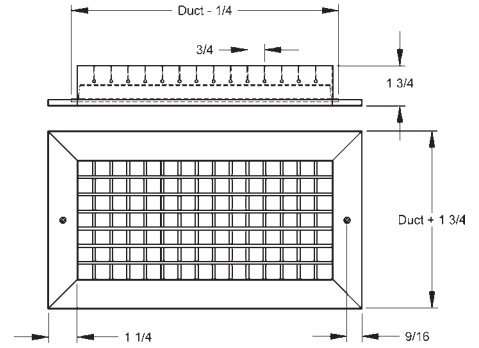

DOUBLE DEFLECTION BAR TYPE SUPPLY REGISTERS

STEEL SUPPLY REGISTER - EXPOSED OR SIDEWALL SURFACE MOUNT

- Steel adjustable vertical face bars and horizontal back bars on 3/4" center.
- 1-1/4" flat border frame with screw holes.
- Countersunk screw holes and mounting screws included.
- Polyurethane foam gasket included on frame.
- Steel OBD damper included.
- White baked enamel finish.

Damper Detail

T64

T64, DOUBLE DEFLECTION BAR TYPE SUPPLY REGISTER W/OBD

Catalog#	Size	List\$
W-10686	6"x4"	\$39.00
W-10687	6"x6"	\$47.00
W-10688	8"x4"	\$41.00
W-10689	8"x6"	\$48.00
W-10690	8"x8"	\$52.00
W-10691	10"x4"	\$45.00
W-10692	10"x6"	\$51.00
W-10693	10"x8"	\$55.00
W-10694	10"x10"	\$65.00
W-10695	12"x4"	\$48.00
W-10696	12"x6"	\$55.00
W-10697	12"x8"	\$63.00
W-10698	12"x10"	\$69.00
W-10699	12"x12"	\$76.00
W-10700	14"x4"	\$52.00
W-10701	14"x6"	\$61.00
W-10702	14"x8"	\$64.00
W-10703	14"x10"	\$76.00
W-10704	14"x12"	\$82.00
W-10705	14"x14"	\$93.00
W-10706	16"x4"	\$57.00
W-10707	16"x6"	\$64.00
W-10708	16"x8"	\$71.00
W-10709	16"x10"	\$82.00
W-10710	16"x12"	\$89.00

Catalog#	Size	List\$
W-10711	16"x14"	\$101.00
W-10712	16"x16"	\$114.00
W-10713	18"x4"	\$64.00
W-10714	18"x6"	\$68.00
W-10715	18"x8"	\$74.00
W-10716	18"x10"	\$89.00
W-10717	18"x12"	\$94.00
W-10718	18"x14"	\$109.00
W-10718	18"x16"	\$125.00
W-10719	18"x18"	\$141.00
W-10720	20"x4"	\$67.00
W-10721	20"x6"	\$73.00
W-10722	20"x8"	\$78.00
W-10723	20"x10"	\$94.00
W-10724	20"x12"	\$100.00
W-10725	20"x14"	\$117.00
W-12608	20"x16"	\$131.00
W-12609	20"x20"	\$165.00
W-10726	24"x4"	\$77.00
W-10727	24"x6"	\$82.00
W-10728	24"x8"	\$89.00
W-10729	24"x10"	\$104.00
W-10730	24"x12"	\$113.00
W-10731	24"x14"	\$131.00
W-12610	24"x16"	\$150.00