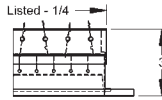

DOUBLE DEFLECTION BAR TYPE SUPPLY REGISTERS

STEEL SUPPLY REGISTER - EXPOSED OR SIDEWALL SURFACE MOUNT

- Steel adjustable vertical face bars and horizontal back bars on 3/4" center.
- 1-1/4" flat border frame with screw holes.
- Countersunk screw holes and mounting screws included.
- Polyurethane foam gasket included on frame.
- Steel OBD damper included.
- White baked enamel finish.

Damper Detail

T64

T64, DOUBLE DEFLECTION BAR TYPE SUPPLY REGISTER W/OBD

Catalog#	Size	List\$
W-10686	6"x4"	\$39.00
W-10687	6"x6"	\$47.00
W-10688	8"x4"	\$41.00
W-10689	8"x6"	\$48.00
W-10690	8"x8"	\$52.00
W-10691	10"x4"	\$45.00
W-10692	10"x6"	\$51.00
W-10693	10"x8"	\$55.00
W-10694	10"x10"	\$65.00
W-10695	12"x4"	\$48.00
W-10696	12"x6"	\$55.00
W-10697	12"x8"	\$63.00
W-10698	12"x10"	\$69.00
W-10699	12"x12"	\$76.00
W-10700	14"x4"	\$52.00
W-10701	14"x6"	\$61.00
W-10702	14"x8"	\$64.00
W-10703	14"x10"	\$76.00
W-10704	14"x12"	\$82.00
W-10705	14"x14"	\$93.00
W-10706	16"x4"	\$57.00
W-10707	16"x6"	\$64.00
W-10708	16"x8"	\$71.00
W-10709	16"x10"	\$82.00
W-10710	16"x12"	\$89.00

Catalog#	Size	List\$
W-10711	16"x14"	\$101.00
W-10712	16"x16"	\$114.00
W-10713	18"x4"	\$64.00
W-10714	18"x6"	\$68.00
W-10715	18"x8"	\$74.00
W-10716	18"x10"	\$89.00
W-10717	18"x12"	\$94.00
W-10718	18"x14"	\$109.00
W-10718	18"x16"	\$125.00
W-10719	18"x18"	\$141.00
W-10720	20"x4"	\$67.00
W-10721	20"x6"	\$73.00
W-10722	20"x8"	\$78.00
W-10723	20"x10"	\$94.00
W-10724	20"x12"	\$100.00
W-10725	20"x14"	\$117.00
W-12608	20"x16"	\$131.00
W-12609	20"x20"	\$165.00
W-10726	24"x4"	\$77.00
W-10727	24"x6"	\$82.00
W-10728	24"x8"	\$89.00
W-10729	24"x10"	\$104.00
W-10730	24"x12"	\$113.00
W-10731	24"x14"	\$131.00
W-12610	24"x16"	\$150.00