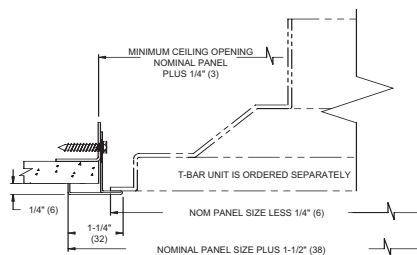

STEEL AUXILIARY MOUNTING FRAME - Conversion From T-Bar to Surface

MODEL SMF 24" x 24"

- Enables fast and efficient installation of a T-Bar diffuser or grille in a hard or plaster ceiling.
- Easy and simple installation.
- Allows easy access to ceiling plenum space.
- Wide flange provides a clean look.
- White baked enamel finish.
- Mounting hardware included.
- Recommended ceiling opening is module size plus 1/4".