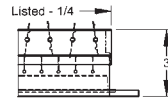

## STEEL SUPPLY REGISTER - EXPOSED OR SIDEWALL SURFACE MOUNT

**T64**

- Steel adjustable vertical face bars and horizontal back bars on 3/4" center.
- 1-1/4" flat border frame with screw holes.
- Countersunk screw holes and mounting screws included.
- Polyurethane foam gasket included on frame.
- Steel OBD damper included.
- White baked enamel finish.

### Damper Detail

**T64, DOUBLE DEFLECTION BAR TYPE SUPPLY REGISTER W/OBD**

Catalog#	Size	List\$
W-10686	6"x4"	\$41.00
W-10687	6"x6"	\$49.00
W-10688	8"x4"	\$43.00
W-10689	8"x6"	\$50.00
W-10690	8"x8"	\$55.00
W-10691	10"x4"	\$48.00
W-10692	10"x6"	\$53.00
W-10693	10"x8"	\$57.00
W-10694	10"x10"	\$68.00
W-10695	12"x4"	\$50.00
W-10696	12"x6"	\$57.00
W-10697	12"x8"	\$66.00
W-10698	12"x10"	\$73.00
W-10699	12"x12"	\$80.00
W-10700	14"x4"	\$55.00
W-10701	14"x6"	\$64.00
W-10702	14"x8"	\$67.00
W-10703	14"x10"	\$80.00
W-10704	14"x12"	\$86.00
W-10705	14"x14"	\$98.00
W-10706	16"x4"	\$60.00
W-10707	16"x6"	\$67.00
W-10708	16"x8"	\$74.00
W-10709	16"x10"	\$86.00
W-10710	16"x12"	\$93.00

Catalog#	Size	List\$
W-10711	16"x14"	\$106.00
W-10712	16"x16"	\$120.00
W-10713	18"x4"	\$67.00
W-10714	18"x6"	\$71.00
W-10715	18"x8"	\$78.00
W-10716	18"x10"	\$93.00
W-10717	18"x12"	\$99.00
W-10718	18"x14"	\$114.00
W-12607	18"x16"	\$131.00
W-10719	18"x18"	\$143.00
W-10720	20"x4"	\$70.00
W-10721	20"x6"	\$77.00
W-10722	20"x8"	\$82.00
W-10723	20"x10"	\$99.00
W-10724	20"x12"	\$104.00
W-10725	20"x14"	\$122.00
W-12608	20"x16"	\$138.00
W-12609	20"x20"	\$174.00
W-10726	24"x4"	\$81.00
W-10727	24"x6"	\$86.00
W-10728	24"x8"	\$93.00
W-10729	24"x10"	\$109.00
W-10730	24"x12"	\$118.00
W-10731	24"x14"	\$138.00
W-12610	24"x16"	\$157.00