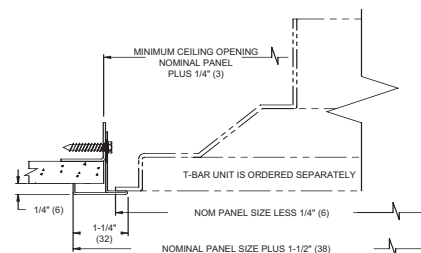

STEEL AUXILIARY MOUNTING FRAME - Conversion From T-Bar to Surface

MODEL SMF 24" x 24"

- Enables fast and efficient installation of a T-Bar diffuser or grille in a hard or plaster ceiling.
- Easy and simple installation.
- Allows easy access to ceiling plenum space.
- Wide flange provides a clean look.
- White baked enamel finish.
- Mounting hardware included.
- Recommended ceiling opening is module size plus 1/4".

SMF