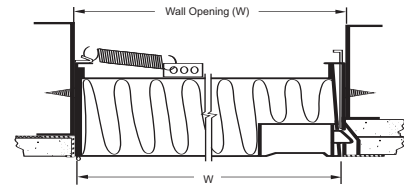

- For Masonry, tile, and wallboard.
- 16 gauge door and frame.
- Screwdriver operated cam locks.
- Steel construction.
- Phosphate dipped with gray prime coat.
- Concealed hinge on long dimension.
- Cut opening 3/8" larger than nominal.
- Custom sizes and colors also available - Just Ask Us!!!
- Can be ordered with Keylock option.*

* Add \$20.00 list to above doors for key option.

FD - FIRE RATED ACCESS DOOR

FD

Typical Ceiling Installation

Typical Wall Installation

Catalog#	Size	List\$
W-11455	8" X 8"	\$143.00
W-11456	10" X 10"	\$153.00
W-11457	12" X 12"	\$160.00
W-11458	14" X 14"	\$171.00
W-11459	16" X 16"	\$182.00
W-11460	18" X 18"	\$203.00
W-11461	20" X 30"	\$310.00
W-11462	22" X 30"	\$317.00
W-11463	24" X 24"	\$267.00
W-11464	24" X 36"	\$402.00
W-11465	24" X 48"	\$488.00
W-11466	30" X 30"	\$370.00
W-11467	32" X 32"	\$420.00
W-11468	36" X 36"	\$484.00
W-11469	36" X 48"	\$608.00

- 1 or 3 Hour UL "B" Label wall rating.
- Warnock Hersey 1 or 3 hour floor/ceiling rating.
- 2" thick, 20 gauge door, 16 gauge frame.
- Self closing, spring-assisted.
- Stocked with flush key hole. Recessed Universal latch for turning and key lock included.
- Concealed hinge on long dimension.
- Phosphate dipped with gray prime coat.
- Cut opening 3/8" larger for walls.
- Frame opening 1-5/8" larger for ceilings and line opening with 5/8" "X" gypsum board.
- Custom sizes and colors also available - Just Ask Us!!!