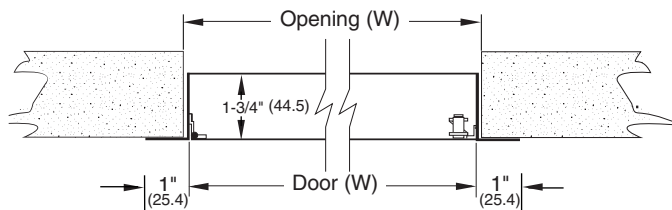

STOCK DRYWALL ACCESS DOORS

TM - GENERAL PURPOSE INTERIOR ACCESS DOOR

TM

| Catalog# | Size | List\$ |
|----------|-----------|----------|
| W-11493 | 8" X 8" | \$42.00 |
| W-11495 | 10" X 10" | \$51.00 |
| W-11496 | 12" X 12" | \$53.00 |
| W-11500 | 14" X 14" | \$58.00 |
| W-11501 | 16" X 16" | \$65.00 |
| W-11503 | 18" X 18" | \$70.00 |
| W-11506 | 24" X 24" | \$107.00 |
| W-11507 | 24" X 36" | \$142.00 |

- For Masonry, tile, and wallboard.
- 16 gauge door, 16 ga. frame.
- Screwdriver operated cam locks.
- Steel construction.
- Phosphate dipped with gray prime coat.
- Concealed hinge on long dimension.
- Cut opening 3/8" larger than nominal.*
- Custom sizes and colors also available - Just Ask Us!!!
- Can be ordered with Keylock option.