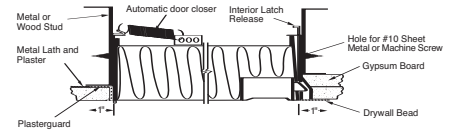

PW - PLASTER INTERIOR ACCESS DOOR

PW

Typical Wall Installation

Check on Availability.

| Catalog# | Size | List\$ |
|----------|-----------|----------|
| W-11572 | 12" X 12" | \$72.00 |
| W-11573 | 16" X 16" | \$90.00 |
| W-11574 | 16" X 20" | \$107.00 |
| W-11575 | 18" X 18" | \$99.00 |
| W-11576 | 24" X 24" | \$147.00 |

PWE - INTERIOR WALL ACCESS DOOR/FDPW - FIRE RATED PLASTER WALL INTERIOR ACCESS DOOR

PWE

Typical Wall Installation

Check on Availability.

| Catalog# | Size | List\$ |
|----------|-----------|----------|
| W-11577 | 12" X 12" | \$84.00 |
| W-11578 | 16" X 16" | \$106.00 |
| W-11579 | 16" X 20" | \$128.00 |
| W-11580 | 18" X 18" | \$115.00 |
| W-11581 | 24" X 24" | \$162.00 |

FDPW

Check on Availability.

| Catalog# | Size | List\$ |
|----------|-----------|----------|
| W-11582 | 12" X 12" | \$210.00 |
| W-11583 | 14" X 14" | \$224.00 |
| W-11584 | 16" X 16" | \$243.00 |
| W-11585 | 18" X 18" | \$258.00 |
| W-11586 | 24" X 24" | \$325.00 |