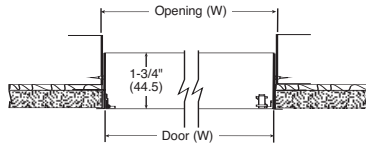

Typical Wall Installation

Check on Availability.

Catalog#	Size	List$
W-11577	12" X 12"	$84.00
W-11578	16" X 16"	$106.00
W-11579	16" X 20"	$128.00
W-11580	18" X 18"	$115.00
W-11581	24" X 24"	$162.00