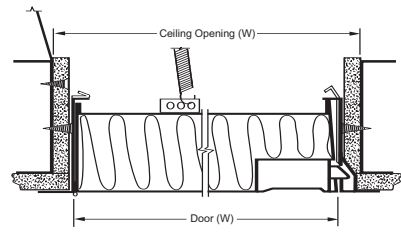

FDSS STAINLESS STEEL OR FDWB WALL BOARD FIRE RATED ACCESS DOORS