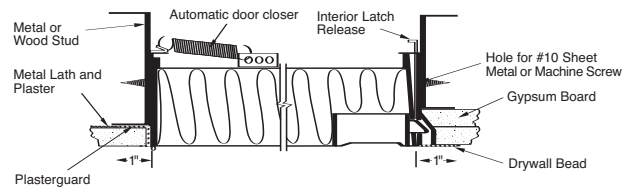

FDSS STAINLESS STEEL OR FDWB WALL BOARD FIRE RATED ACCESS DOORS

Typical Ceiling Installation

FDWB

Custom sizes and colors available. Just Ask Us !!!

FDSS

Typical Wall Installation

Check on Availability.

| Catalog# | Size | List\$ |
|----------|---------|-----------|
| W-12495 | 8"X8" | \$262.00 |
| W-12496 | 10"X10" | \$266.00 |
| W-12497 | 12"X12" | \$363.00 |
| W-12498 | 14"X14" | \$396.00 |
| W-12499 | 16"X16" | \$452.00 |
| W-12500 | 18"X18" | \$504.00 |
| W-12501 | 24"X24" | \$725.00 |
| W-12502 | 24"X36" | \$1046.00 |

- For construction and installation information on the above access doors please contact customer service.

Check on Availability.

| Catalog# | Size | List\$ |
|----------|---------|----------|
| W-12503 | 8"X8" | \$161.00 |
| W-12504 | 10"X10" | \$176.00 |
| W-12505 | 12"X12" | \$187.00 |
| W-12506 | 14"X14" | \$217.00 |
| W-12507 | 18"X18" | \$251.00 |
| W-12508 | 24"X24" | \$366.00 |