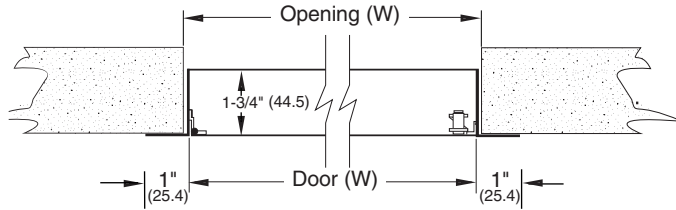

STOCK DRYWALL ACCESS DOORS

TM - GENERAL PURPOSE INTERIOR ACCESS DOOR

TM

Catalog#	Size	List\$
W-11493	8" X 8"	\$42.00
W-11495	10" X 10"	\$50.00
W-11496	12" X 12"	\$54.00
W-11500	14" X 14"	\$59.00
W-11501	16" X 16"	\$66.00
W-11503	18" X 18"	\$72.00
W-11506	24" X 24"	\$107.00
W-11507	24" X 36"	\$143.00

- For Masonry, tile, and wallboard.
- 16 gauge door and frame.
- Screwdriver operated cam locks.
- Steel construction.
- Phosphate dipped with gray prime coat.
- Concealed hinge on long dimension.
- Cut opening 3/8" larger than nominal.
- Custom sizes and colors also available - Just Ask Us!!!
- Can be ordered with Keylock option.*

- 1 or 3 Hour UL "B" Label wall rating.
- Warnock Hersey 1 or 3 hour floor/ceiling rating.
- 2" thick, 20 gauge door, 16 gauge frame.
- Self closing, spring-assisted.
- Stocked with flush key hole. Recessed Universal latch for turning and key lock included.
- Concealed hinge on long dimension.
- Phosphate dipped with gray prime coat.
- Cut opening 3/8" larger for walls.
- Frame opening 1-5/8" larger for ceilings and line opening with 5/8" "X" gypsum board.
- Custom sizes and colors also available - Just Ask Us!!!