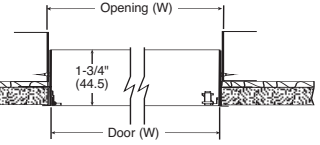

- For construction and installation information on the above access doors please contact customer service.

Check on Availability.

| Catalog# | Size | List\$ |
|----------|---------|----------|
| W-12503 | 8"X8" | \$161.00 |
| W-12504 | 10"X10" | \$176.00 |
| W-12505 | 12"X12" | \$187.00 |
| W-12506 | 14"X14" | \$217.00 |
| W-12507 | 18"X18" | \$251.00 |
| W-12508 | 24"X24" | \$366.00 |

ACCESS DOORS AND MORE ACCESS DOORS

WB - WALL BOARD INTERIOR ACCESS DOOR

WB

Check on Availability.

Typical Wall Installation

| Catalog# | Size | List\$ |
|----------|-----------|----------|
| W-11564 | 8" X 8" | \$58.00 |
| W-11565 | 10" X 10" | \$66.00 |
| W-11566 | 12" X 12" | \$70.00 |
| W-11567 | 14" X 14" | \$70.00 |
| W-11568 | 18" X 18" | \$99.00 |
| W-11569 | 22" X 22" | \$124.00 |
| W-11570 | 22" X 30" | \$165.00 |
| W-11571 | 24" X 24" | \$150.00 |

PW - PLASTER INTERIOR ACCESS DOOR

PW

Typical Wall Installation

Check on Availability.

| Catalog# | Size | List\$ |
|----------|-----------|----------|
| W-11572 | 12" X 12" | \$72.00 |
| W-11573 | 16" X 16" | \$90.00 |
| W-11574 | 16" X 20" | \$107.00 |
| W-11575 | 18" X 18" | \$99.00 |
| W-11576 | 24" X 24" | \$147.00 |