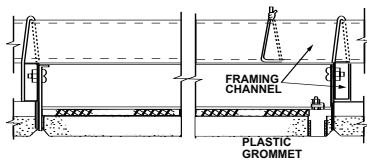

FDPW

Check on Availability.

| Catalog# | Size | List\$ |
|----------|-----------|----------|
| W-11582 | 12" X 12" | \$210.00 |
| W-11583 | 14" X 14" | \$224.00 |
| W-11584 | 16" X 16" | \$243.00 |
| W-11585 | 18" X 18" | \$258.00 |
| W-11586 | 24" X 24" | \$325.00 |

CT - TILE CEILING INTERIOR ACCESS DOOR

CT

Check on Availability.

| Catalog# | Size | List\$ |
|----------|-----------|----------|
| W-11587 | 12" X 12" | \$90.00 |
| W-11588 | 12" X 24" | \$131.00 |
| W-11589 | 18" X 18" | \$124.00 |
| W-11590 | 22" X 30" | \$198.00 |
| W-11591 | 24" X 24" | \$165.00 |