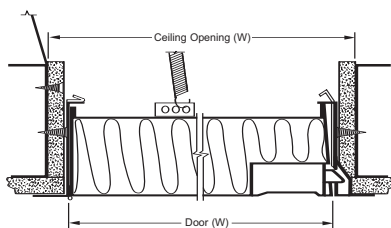

Typical Ceiling Installation