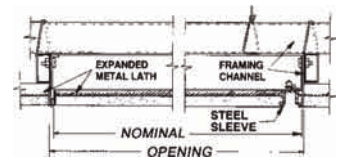

FDPW

Check on Availability.

| Catalog# | Size | List\$ |
|----------|-----------|----------|
| W-11582 | 12" X 12" | \$210.00 |
| W-11583 | 14" X 14" | \$224.00 |
| W-11584 | 16" X 16" | \$243.00 |
| W-11585 | 18" X 18" | \$258.00 |
| W-11586 | 24" X 24" | \$325.00 |

CT - TILE CEILING INTERIOR ACCESS DOOR

CT

Check on Availability.

| Catalog# | Size | List\$ |
|----------|-----------|----------|
| W-11587 | 12" X 12" | \$90.00 |
| W-11588 | 12" X 24" | \$131.00 |
| W-11589 | 18" X 18" | \$124.00 |
| W-11590 | 22" X 30" | \$198.00 |
| W-11591 | 24" X 24" | \$165.00 |

CP - PLASTER CEILING INTERIOR ACCESS DOOR

CP

Check on Availability.

| Catalog# | Size | List\$ |
|----------|-----------|----------|
| W-11592 | 12" X 12" | \$139.00 |
| W-11593 | 12" X 24" | \$176.00 |
| W-11594 | 18" X 18" | \$172.00 |
| W-11595 | 22" X 30" | \$277.00 |
| W-11596 | 24" X 24" | \$247.00 |