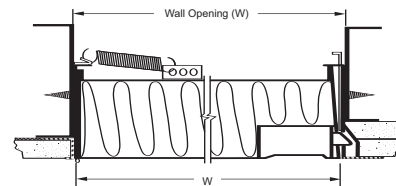

- For Masonry, tile, and wallboard.
- 16 gauge door, 16 ga. frame.
- Screwdriver operated cam locks.
- Steel construction.
- Phosphate dipped with gray prime coat.
- Concealed hinge on long dimension.
- Cut opening 3/8" larger than nominal.*
- Custom sizes and colors also available - Just Ask Us!!!
- Can be ordered with Keylock option.

* Add \$25.00 list to above doors for key option.

FD - FIRE RATED ACCESS DOOR

FD

Typical Ceiling Installation

Typical Wall Installation

| Catalog# | Size | List\$ |
|----------|-----------|----------|
| W-11455 | 8" X 8" | \$139.00 |
| W-11456 | 10" X 10" | \$150.00 |
| W-11457 | 12" X 12" | \$157.00 |
| W-11458 | 14" X 14" | \$168.00 |
| W-11459 | 16" X 16" | \$180.00 |
| W-11460 | 18" X 18" | \$198.00 |
| W-11461 | 20" X 30" | \$303.00 |
| W-11462 | 22" X 30" | \$310.00 |
| W-11463 | 24" X 24" | \$262.00 |
| W-11464 | 24" X 36" | \$396.00 |
| W-11465 | 24" X 48" | \$478.00 |
| W-11466 | 30" X 30" | \$363.00 |
| W-11467 | 32" X 32" | \$411.00 |
| W-11468 | 36" X 36" | \$475.00 |
| W-11469 | 36" X 48" | \$598.00 |

- 1 or 3 Hour U.L. "B" Label wall rating.
- Warnock Hersey 1 or 3 hour floor/ceiling rating.
- 2" thick, 20 gauge door, 16 gauge frame.
- Self closing, spring-assisted.
- Stocked with flush key hole. Recessed Universal latch for turning and key lock included.
- Concealed hinge on long dimension.
- Phosphate dipped with gray prime coat.
- Cut opening 3/8" larger for walls.
- Frame opening 1-5/8" larger for ceilings and line opening with 5/8" "X" gypsum board.
- Please also see FDSS stainless steel and FDWB for tape and mud applications.
- Custom sizes and colors also available - Just Ask Us!!!