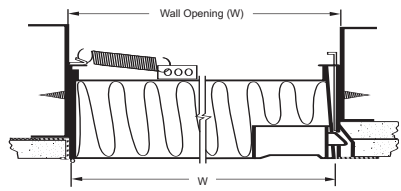

FDSS STAINLESS STEEL OR FDWB WALL BOARD FIRE RATED ACCESS DOORS

Typical Ceiling Installation

FDWB

Custom sizes and colors available. Just Ask Us !!!

FDSS

Typical Wall Installation

Check on Availability.

| Catalog# | Size | List\$ |
|----------|---------|-----------|
| W-12495 | 8"X8" | \$262.00 |
| W-12496 | 10"X10" | \$266.00 |
| W-12497 | 12"X12" | \$363.00 |
| W-12498 | 14"X14" | \$396.00 |
| W-12499 | 16"X16" | \$452.00 |
| W-12500 | 18"X18" | \$504.00 |
| W-12501 | 24"X24" | \$725.00 |
| W-12502 | 24"X36" | \$1046.00 |

- For construction and installation information on the above access doors please contact customer service.

Check on Availability.

| Catalog# | Size | List\$ |
|----------|---------|----------|
| W-12503 | 8"X8" | \$161.00 |
| W-12504 | 10"X10" | \$176.00 |
| W-12505 | 12"X12" | \$187.00 |
| W-12506 | 14"X14" | \$217.00 |
| W-12507 | 18"X18" | \$251.00 |
| W-12508 | 24"X24" | \$366.00 |