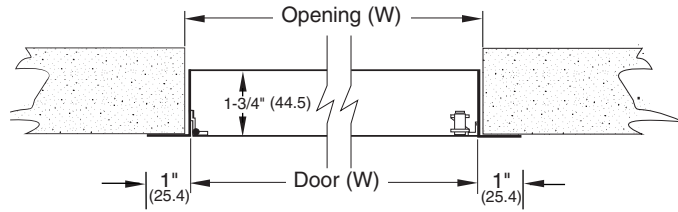

ACCESS DOORS AND MORE ACCESS DOORS

TMS STAINLESS STEEL ACCESS DOOR

TMS

Check on Availability.

Catalog#	Size	List$
W-12487	8"X8"	$91.00
W-12488	10"X10"	$123.00
W-12489	12"X12"	$140.00
W-12490	14"X14"	$169.00
W-12491	16"X16"	$202.00
W-12492	18"X18"	$251.00
W-12493	24"X24"	$381.00
W-12494	24"X36"	$560.00

- TMS stainless steel doors are mill finish.

We also handle the following related items for your project:

- Heavy Duty Floor Vents
- Smoke Vents
- Equipment Hatches
- Metal Building Curbs
- Gravity Ventilator Skylights
- Dome Style Skylights
- Fire Extinguisher Cabinets