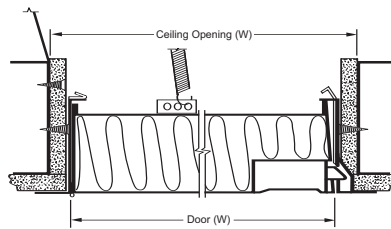

Typical Ceiling Installation