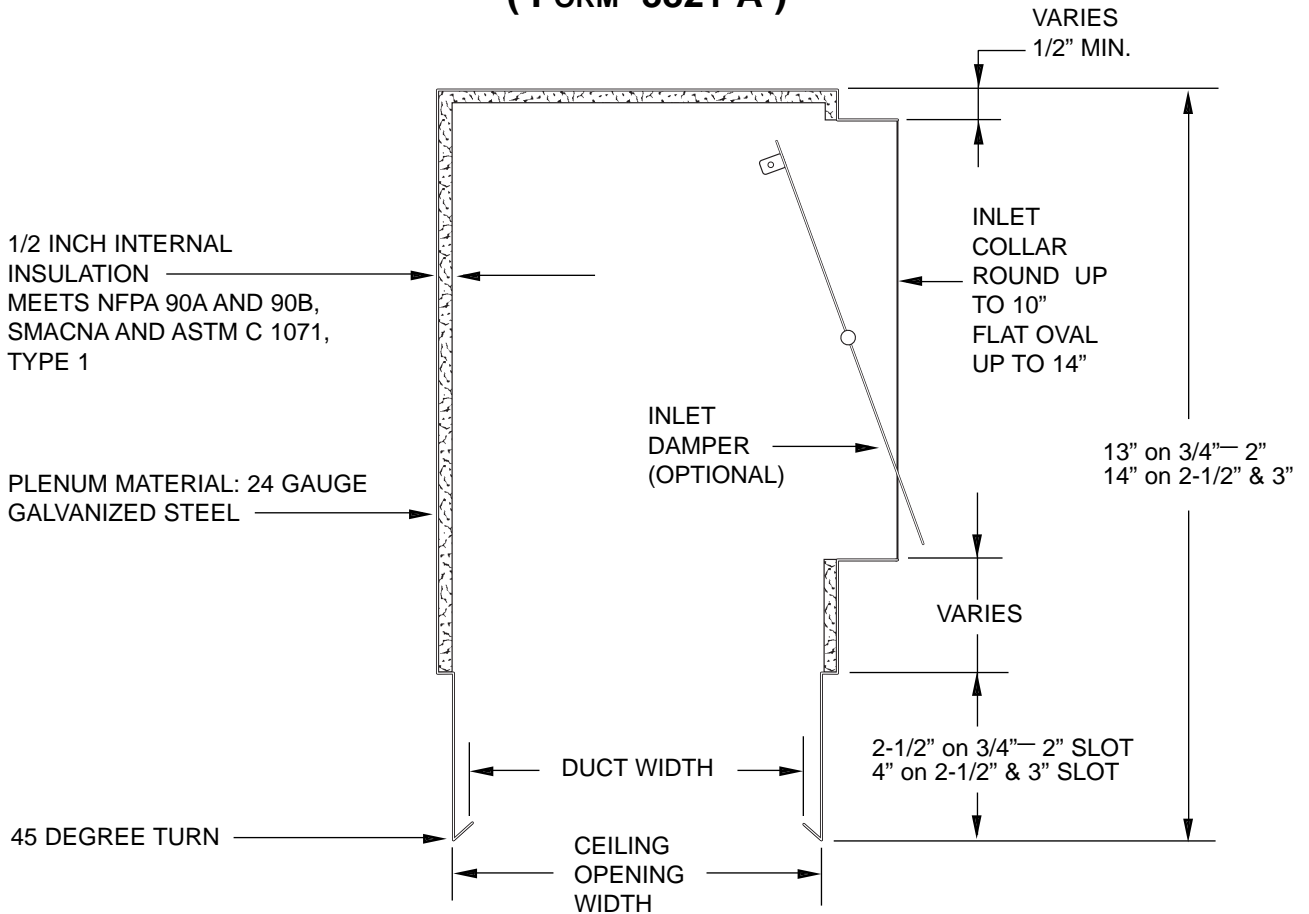

# STANDARD PLENUM DIMENSIONAL DATA

( FORM 3821 A )

<b>3/4"</b>	No. of Slots	1	2	3	4	5	6	7	8
	Duct width	1-15/16	3-3/8	4-13/16	6-1/4	7-11/16	9-1/8	10-9/16	12
	Clg. Opng. Width	2-7/16	3-7/8	5-5/16	6-3/4	8-3/16	9-5/8	11-1/16	12-1/2
<b>1"</b>	No. of Slots	1	2	3	4	5	6	7	8
	Duct width	2-3/16	3-7/8	5-9/16	7-1/4	8-15/16	10-5/8	12-5/16	14
	Clg. Opng. Width	2-11/16	4-3/8	6-1/16	7-3/4	9-7/16	11-1/8	12-13/16	14-1/2
<b>1-1/2"</b>	No. of Slots	1	2	3	4	5	6	7	8
	Duct width	2-11/16	4-7/8	7-1/16	9-1/4	11-7/16	13-5/8	15-13/16	18
	Clg. Opng. Width	3-3/16	5-3/8	7-9/16	9-3/4	11-15/16	14-1/8	16-5/16	18-1/2
<b>2"</b>	No. of Slots	1	2	3	4	5	6	7	8
	Duct width	3-3/16	5-7/8	8-9/16	11-1/4	13-15/16	16-5/8	19-5/16	18
	Clg. Opng. Width	3-11/16	6-3/8	9-1/16	11-3/4	14-7/16	17-1/8	19-13/16	18-1/2
<b>2-1/2"</b>	No. of Slots	1	2	3	4	5	6	7	8
	Duct width	6-1/4	12	17-3/4	23-1/2	29-1/4	35	40-3/4	46-1/2
	Clg. Opng. Width	6-3/4	12-1/2	18-1/4	24	29-3/4	35-1/2	41-1/4	47
<b>3"</b>	No. of Slots	1	2	3	4	5	6	7	8
	Duct width	6-3/4	13	19-1/4	25-1/2	31-3/4	38	44-1/4	50-1/2
	Clg. Opng. Width	7-1/4	13-1/2	19-3/4	26	32-1/4	38-1/2	44-3/4	51